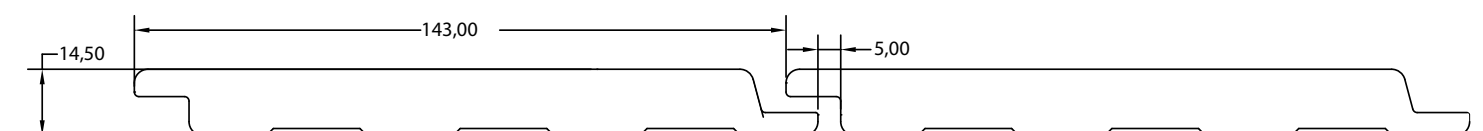

Ειδικά σχεδιασμένα προφίλ για επικάλυψη τοιχοποιίας,
χωρίς κενά και αρμούς

Specially designed cladding profiles without gaps
and joints in between

Το WOODEE Cladding διατίθεται σε όλες τις διαθέσιμες επιφάνειες (Amazon, Vintage, Flat Plus), καλύπτοντας τέλεια την τοιχοποιία και προσφέροντας ένα καλαίσθητο αποτέλεσμα.

Provided in all available surface options (Amazon, Vintage, Flat Plus), WOODEE Cladding covers walls perfectly and offers an beautiful result.

Η στήριξή του γίνεται εύκολα σε ένα απλό πλαίσιο από τραβέρσες WOODEE ή αλουμίνιου και εναλλακτικά (π.χ. σε περίπτωση θερμομόρφωσης) σε ένα πιο σύνθετο σύστημα στήριξης, όπως το M7000.

Cladding profiles can be easily supported on a simple aluminium or WOODEE transom structure and alternatively (e.g. in case of external wall insulation) on a more sophisticated ALUMIL support system, as M7000.