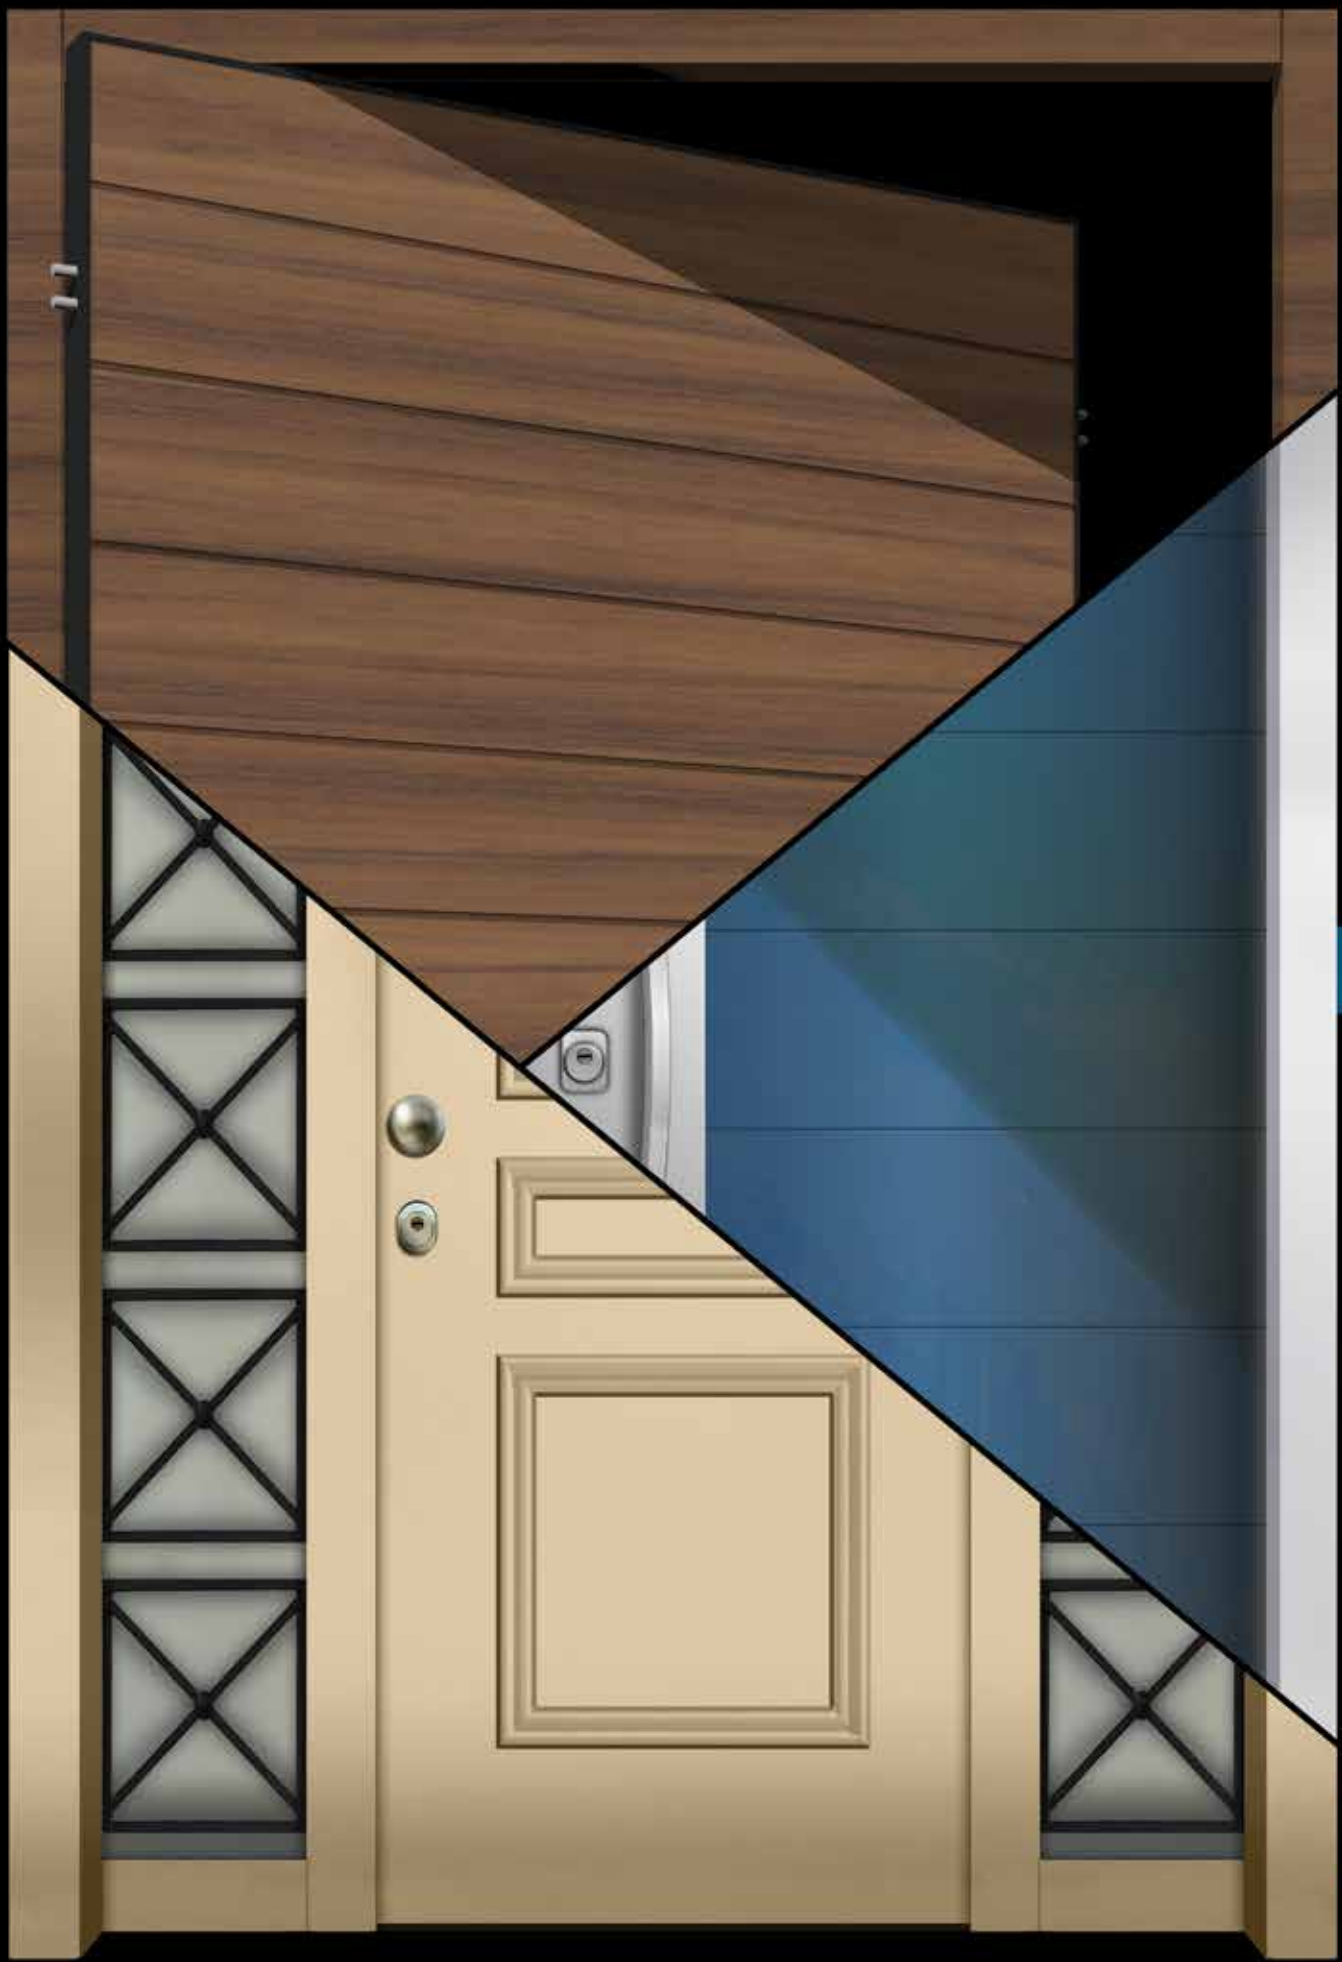

SERIES SPECIAL