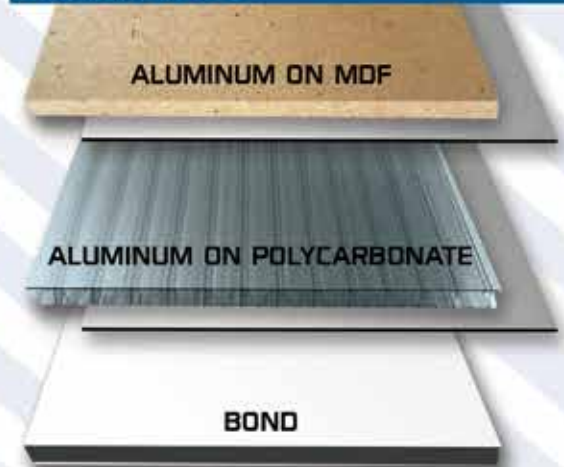

ΔΙΑΣΤΑΣΕΙΣ ΚΑΤΑ ΥΨΟΣ | HEIGHT MEASURES

ΟΝΟΜΑΣΤΙΚΟ ΜΕΓΕΘΟΣ DIMENSION NAME	B		A	C	D		E	F	G		
	ΑΝΟΙΓΜΑ ΤΟΙΧΟΥ WALLS' DISTANCE		ΕΩΣ / TO *ΦΤΕΡΟ / EDGE	ΚΑΘΑΡΟ ΠΕΡΑΣΜΑ CLEAR PASS	ΕΣΩΤΕΡΙΚΑ ΠΕΡΒΑΖΙΑ INNER LEDGES		ΕΞΩΤΕΡΙΚΑ ΠΕΡΒΑΖΙΑ OUTER LEDGES	ΕΞΩΤΕΡΙΚΑ ΠΕΡΒΑΖΙΑ OUTER LEDGES	ΕΞΩΤΕΡΙΚΑ ΠΕΡΒΑΖΙΑ ΚΑΛΥΨΗΣ COATING OUTER LEDGES		
	ΑΠΟ / FROM *ΚΑΣΑ / FRAME	ΜΙΝΙΜΟΜ MINIMUM			ΜΑΧΙΜΟΜ MAXIMUM	ΞΥΛΟ / WOOD	ΑΛΟΥΜΙΝΙΟ ALUMINUM	ΚΑΘΕΤΟ VERTICAL	ΟΡΙΖΟΝΤΙΑ HORIZONTAL		
	ΤΥΠΟΠΟΙΗΜΕΝΕΣ STANDARD										
202,0	199,0	202,0	195,0	206,0	208,0	204,8	203,5	200,0	202,0		
207,0	204,0	207,0	200,0	211,0	213,0	209,8	208,5	205,0	207,0		
212,0	209,0	212,0	205,0	216,0	218,0	214,8	213,5	210,0	212,0		
217,0	214,0	217,0	210,0	221,0	223,0	219,8	218,5	215,0	217,0		
222,0	219,0	222,0	215,0	226,0	228,0	224,8	223,5	220,0	222,0		
227,0	224,0	227,0	220,0	231,0	233,0	229,8	228,5	225,0	227,0		
232,0	229,0	232,0	225,0	236,0	238,0	234,8	233,5	230,0	232,0		

ΚΑΤΑΣΚΕΥΑΖΟΝΤΑΙ ΔΙΑΣΤΑΣΕΙΣ & ΕΚΤΟΣ ΠΙΝΑΚΑ ΚΑΤΟΠΙΝ ΣΥΝΕΝΝΟΗΣΗΣ / CUSTOM DIMENSIONS MANUFACTURED ON REQUEST

ΠΡΟΦΙΛ ΑΛΟΥΜΙΝΙΟΥ ALUMINUM PROFILES

ΕΠΙΦΑΝΕΙΕΣ SURFACES