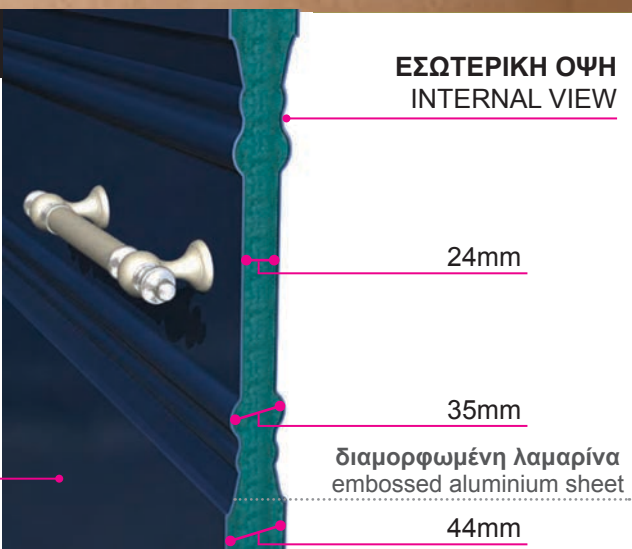

TECHNICAL DATA SERIES 5000 / 7000

ΕΞΩΤΕΡΙΚΗ ΟΨΗ EXTERNAL VIEW

ΕΣΩΤΕΡΙΚΗ ΟΨΗ INTERNAL VIEW